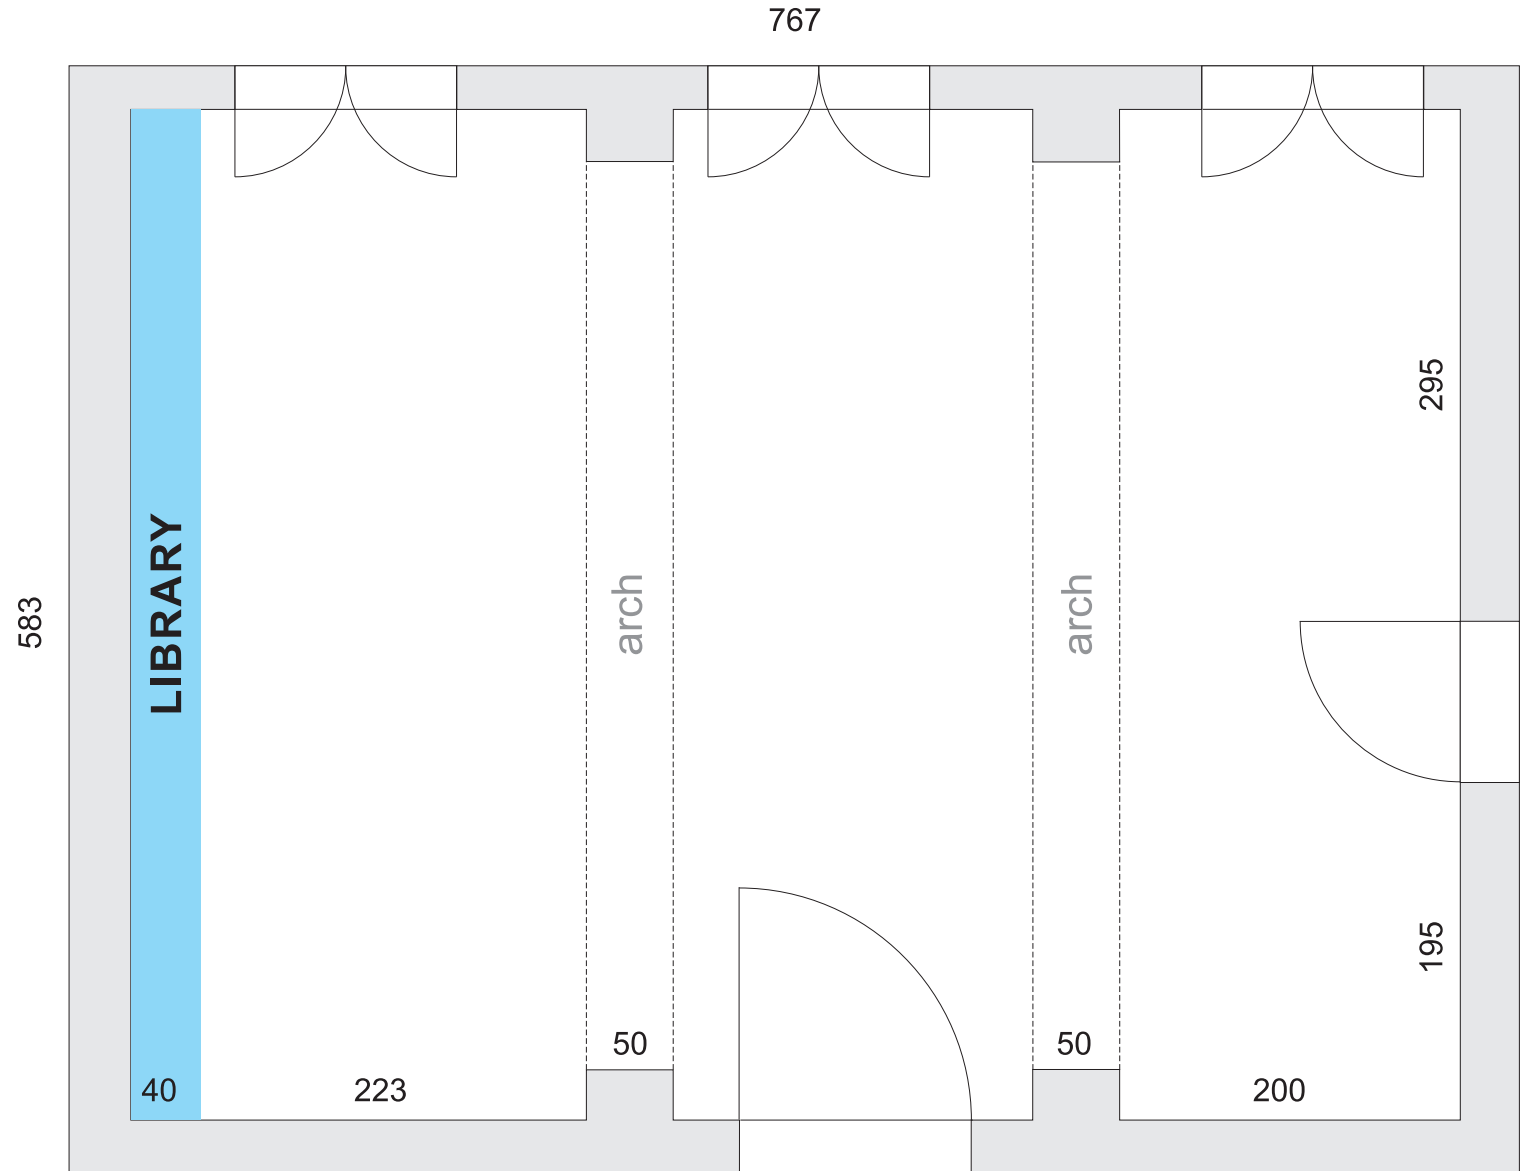

>PROJECT ROOM<

PROJECT ROOM
PLAN

Height: 358 cm, hieght under arch: 313 cm

SCALE